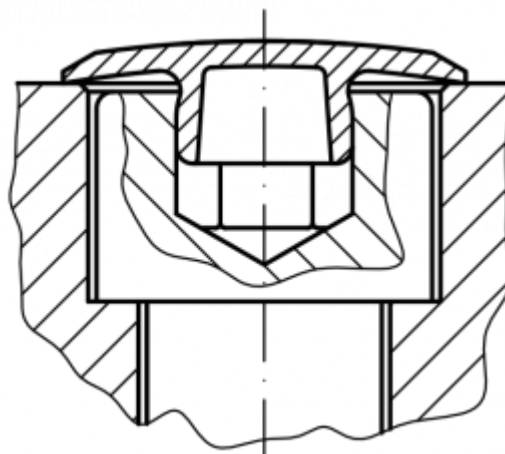

Data Sheet

Article number: 59GPN340SW25

Description: KLEE Cover plug GPN340 SW2,5 - Ø 10

Note: 10

Measures

A = 10

C = 2.8

H = 2.2

M = 4