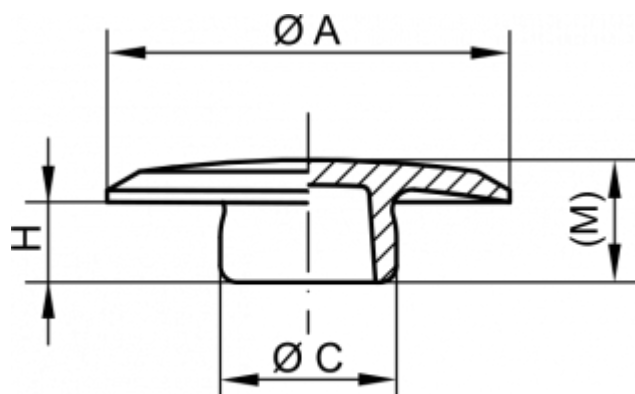

Data Sheet

Article number: 59GPN340SW25

Description: KLEE Cover plug GPN340 SW2,5 - Ø 10

Note: 10

Measures

A = 10

C = 2.8

H = 2.2

M = 4